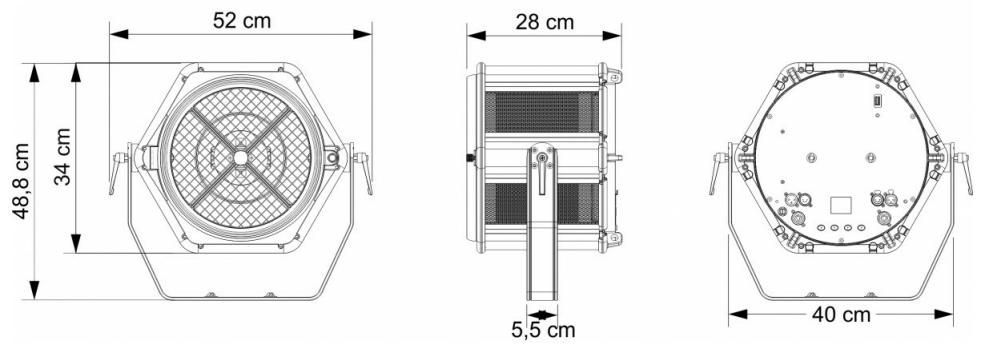

TECHNICAL SPECIFICATIONS

General : Application	Stage & Rental, Theatre
General : Dimensions (cm)	52x48,8x28cm
General : Weight (kg)	9
General : Powerinput	AC 100 - 240V, 50/60Hz
General : Energy Label	No
General : Power consumption W	480
General : Color	black
General : Display	LCD
General : Fixation	optional omega bracket
General : IP rating	indoor
Control : manual	Yes
Control : Master/Slave	Yes
Control : SMART-DMX	No
Control : Standalone	fixed
Control : programmable	No
Control : upgradable software	Yes
Control : maximum DMX channels	7
Light : lamp socket	G9.5
Light : lamp	LED
Light : colors	Red, Green, Blue, Warm white, RGB
Light : mix colors	Yes
Light : focus	No
Light : zoom	No
Light : iris	No
Light : min. refresh rate (kHz)	No
Light : max. refresh rate (kHz)	No
Connections : input	3 pin XLR, 5 pin XLR, powercon, usb, Wireless DMX
Connections : output	3 pin XLR, 5 pin XLR, powercon, usb, Wireless DMX
Brand	BRITEQ
EANCode	5420025655187
Discontinued	No