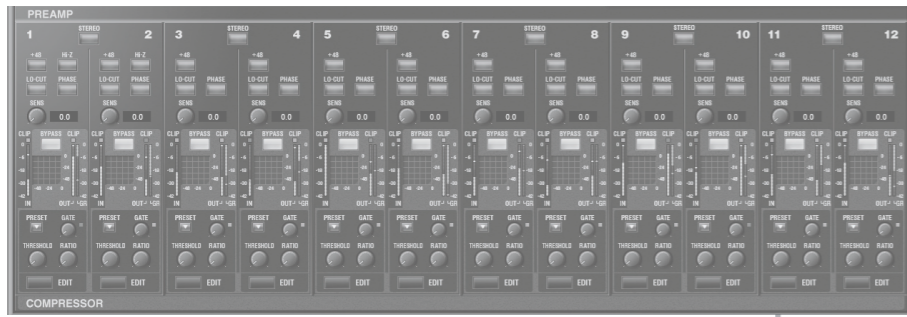

Block Diagram

Control Panel: PREAMP/COMPRESSOR p. 30

Control Panel: MONITOR p. 32

Control Panel: ATTENUATOR p. 32

Control Panel: PATCHBAY p. 37