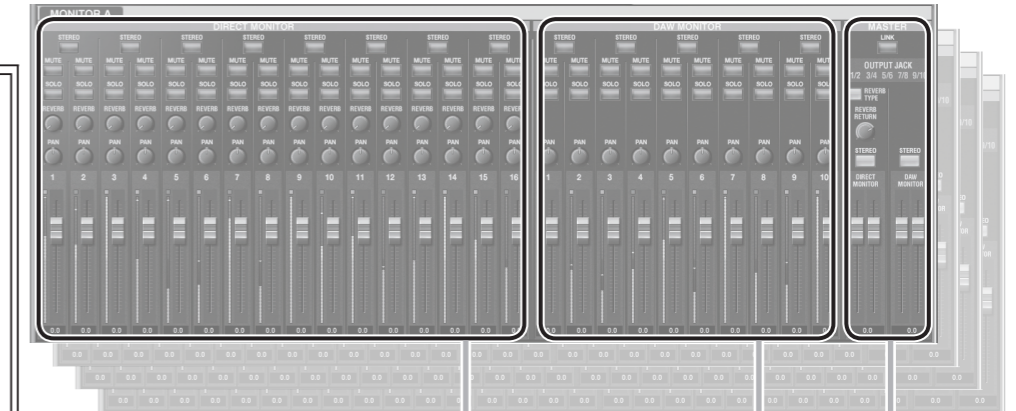

Block Diagram

Control Panel: PREAMP/COMPRESSOR p. 30

Control Panel: MONITOR p. 32

Control Panel: ATTENUATOR p. 32

Control Panel: PATCHBAY p. 37