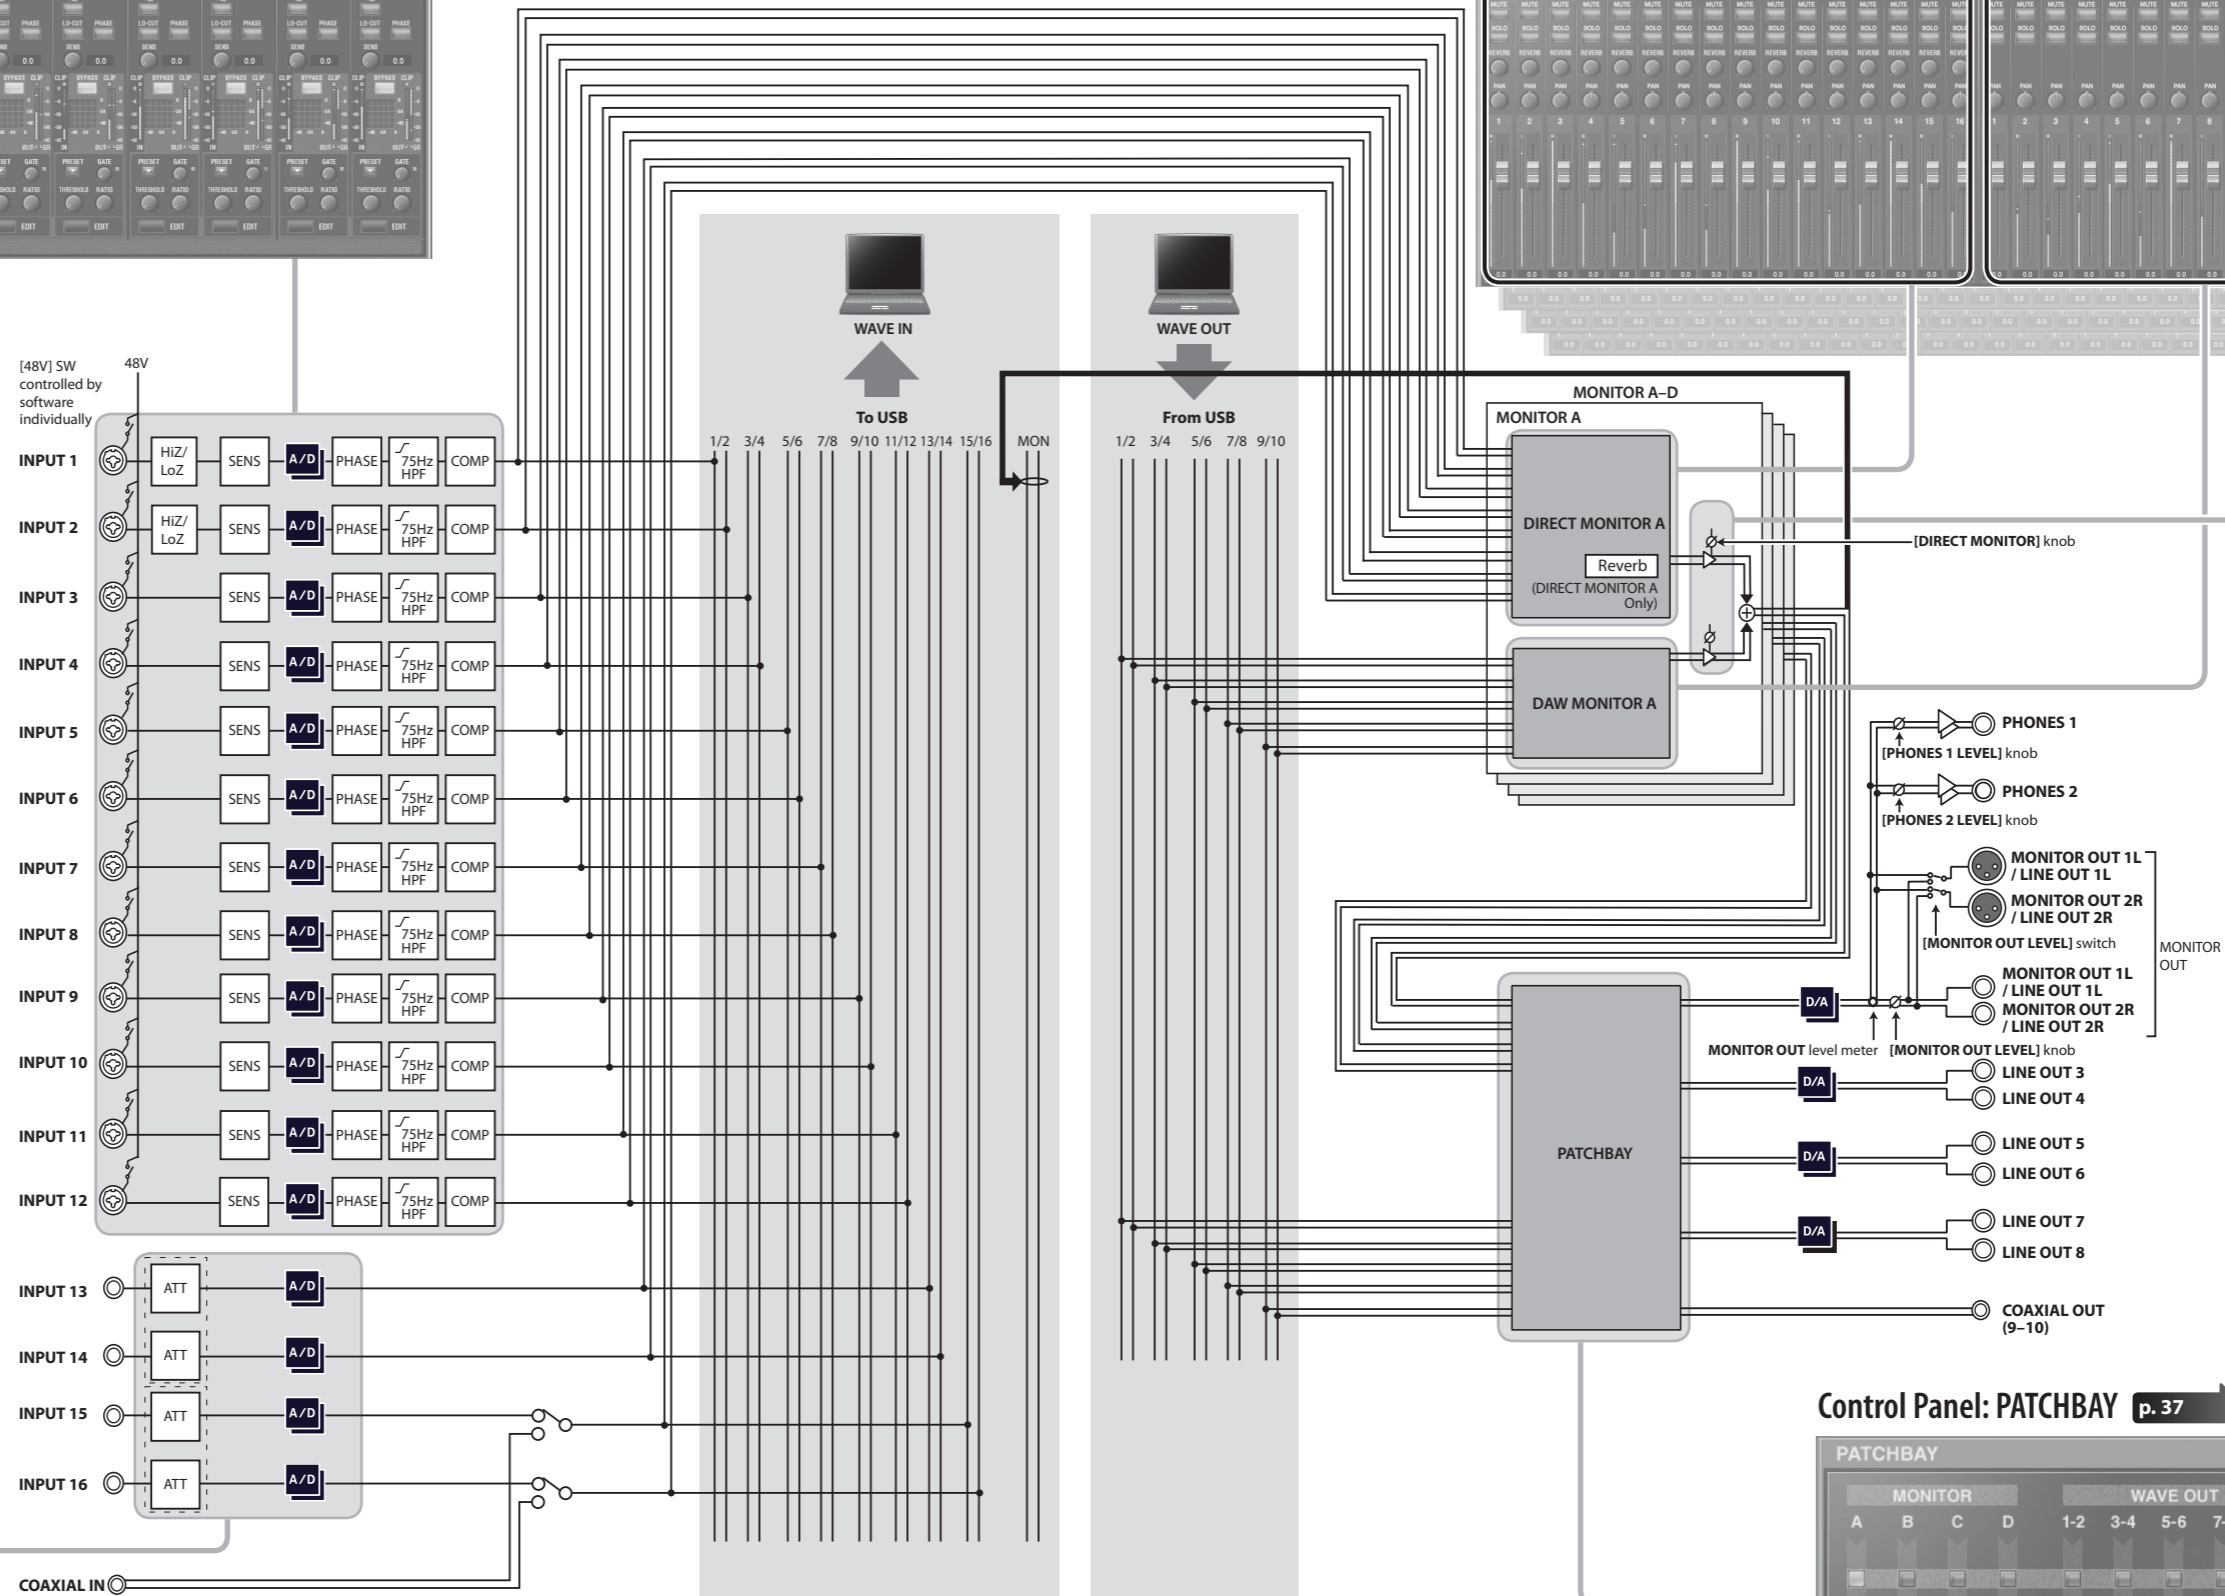

Block Diagram

Control Panel: PREAMP/COMPRESSOR p. 30

Control Panel: MONITOR p. 32

Control Panel: ATTENUATOR p. 32

Control Panel: PATCHBAY p. 37